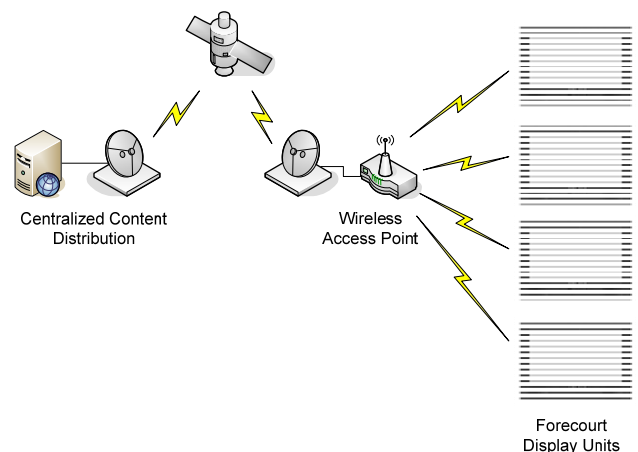

WIRELESS SYSTEM CONFIGURATION

Delphi Display Systems, Inc. • 485 E. 17th Street, Suite 400 • Costa Mesa, CA
(949) 574-4236 • Fax (949) 574-4237 • www.DelphiDisplay.com
Contact: Mark Reynolds, VP Digital Signage, MReynolds@DelphiDisplay.com

Rev. 5/07
9L1-201W